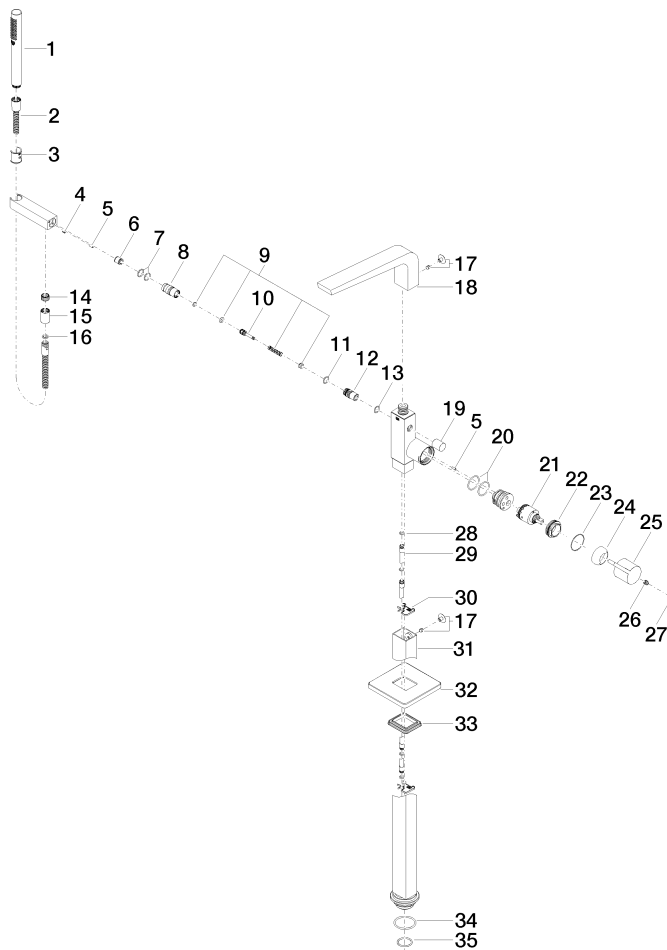

CL.1 Single-lever bath mixer with stand pipe for free-standing assembly with hand shower set - Champagne (22kt Gold)

CL.1

25 863 705

Parts for other finishes can be found here: [Chrome](#)

CL.1 Single-lever bath mixer with stand pipe for free-standing assembly with hand shower set - Champagne (22kt Gold)

CL.1

25 863 705

Spare parts list

No.	Item Number	Name	Quantity used	Delivery time
1	90 12 11 140 30-47	shower	1	30
2	90 30 02 072 00-47	Metal shower hose 1/2" x 3/8" x 1250 mm - Champagne (22kt Gold)	1	30
3	09 18 40 118 90	sleeve	1	2
4	09 31 11 058 90	pin	1	2
5	09 31 11 040 90	pin	3	2
6	90 23 01 141 00 90	back-flow preventer	1	2
7	90 14 10 010 00 90	seal	2	2
8	09 24 03 130-00	nipple	1	10
9	90 16 02 023 00 90	spring	1	2
10	09 31 09 094 20-47	pull-rod	1	60
11	90 14 10 055 00 90	seal	1	2
12	09 21 34 080-47	nipple	1	60
13	90 14 10 033 00 90	seal	1	2
14	09 24 03 069 90	nipple	1	2
15	90 21 02 069 00-47	cover	1	30
16	90 14 20 026 00 90	seal	1	2
17	04 31 20 034 00 90	plug	2	2
18	90 11 70 008 00-47	spout	1	30
19	09 20 71 031-47	handle	1	60
20	09 14 10 148 90	seal	2	2
21	90 15 05 039 00 90	cartridge	1	2
22	09 24 04 298 90	nut	1	2
23	09 14 10 037 90	seal	1	2
24	09 28 30 036-47	cover	1	30
25	09 20 67 014-47	handle	1	60
26	90 31 11 030 00 90	pin	1	2
27	90 31 20 087 00-47	plug	1	30
28	09 14 10 139 90	seal	2	2
29	04 28 22 025 00 90	connection	2	2
30	09 20 93 051 90	holder	2	2
31	04 28 22 024 00-47	pipe	1	60
32	09 27 71 011-47	rosette	1	60
33	09 14 03 107 90	seal	1	2
34	09 14 10 084 90	seal	1	2
35	09 14 10 018 90	seal	1	2