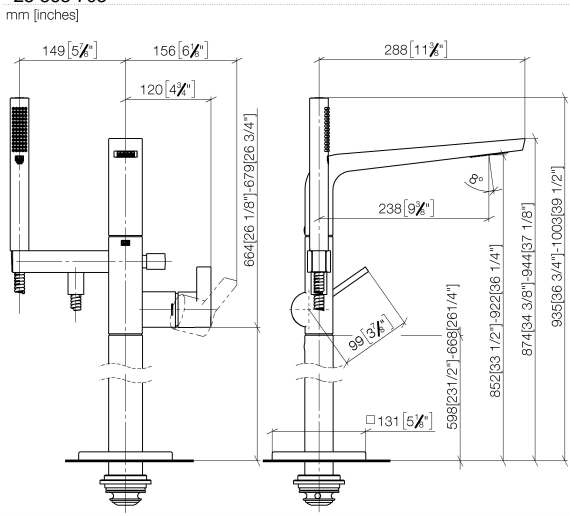

CL.1 Single-lever bath mixer with stand pipe for free-standing assembly with hand shower set - Champagne (22kt Gold)

CL.1

25 863 705

- 238mm projection
- rectangular spray pattern with 55 individual jets
- max. spout flow rate 24.6 l/min
- Hand shower: COMPACT RAIN, max. flow rate 6.8 l/min (at 3 bar)
- bar-type hand shower with anti-scale system
- wall bracket
- automatic bath/shower diverter
- total height 935 - 1005 mm
- stand pipe height 598 - 668 mm
- height up to aerator 852 – 922 mm
- push-on rosette 131 x 131 mm
- metal shower hose 1250mm with integrated anti-twist protection

CL.1

25 863 705

mm [inches]

Flow rate chart

Certificates

Belgaqua_24-003-27_1.

CL.1 Single-lever bath mixer with stand pipe for free-standing assembly with hand shower set - Champagne (22kt Gold)

CL.1

No.	Item Number	Name	Quantity used	Delivery time
1	90 12 11 140 30-47	shower	1	30
2	90 30 02 072 00-47	Metal shower hose 1/2" x 3/8" x 1250 mm - Champagne (22kt Gold)	1	30
3	09 18 40 118 90	sleeve	1	2
4	09 31 11 058 90	pin	1	2
5	09 31 11 040 90	pin	3	2
6	90 23 01 141 00 90	back-flow preventer	1	2
7	90 14 10 010 00 90	seal	2	2
8	09 24 03 130-00	nipple	1	10
9	90 16 02 023 00 90	spring	1	2
10	09 31 09 094 20-47	pull-rod	1	60
11	90 14 10 055 00 90	seal	1	2
12	09 21 34 080-47	nipple	1	60
13	90 14 10 033 00 90	seal	1	2
14	09 24 03 069 90	nipple	1	2
15	90 21 02 069 00-47	cover	1	30
16	90 14 20 026 00 90	seal	1	2
17	04 31 20 034 00 90	plug	2	2
18	90 11 70 008 00-47	spout	1	30
19	09 20 71 031-47	handle	1	60
20	09 14 10 148 90	seal	2	2
21	90 15 05 039 00 90	cartridge	1	2
22	09 24 04 298 90	nut	1	2
23	09 14 10 037 90	seal	1	2
24	09 28 30 036-47	cover	1	30
25	09 20 67 014-47	handle	1	60
26	90 31 11 030 00 90	pin	1	2
27	90 31 20 087 00-47	plug	1	30
28	09 14 10 139 90	seal	2	2
29	04 28 22 025 00 90	connection	2	2
30	09 20 93 051 90	holder	2	2
31	04 28 22 024 00-47	pipe	1	60
32	09 27 71 011-47	rosette	1	60
33	09 14 03 107 90	seal	1	2
34	09 14 10 084 90	seal	1	2
35	09 14 10 018 90	seal	1	2